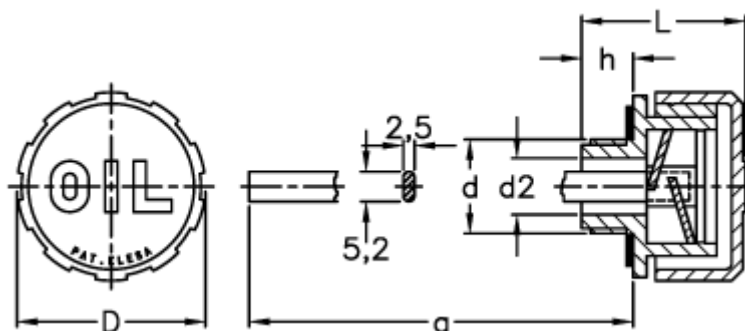

Data Sheet

Article number: 2311053983
Description: E+G Breather plug
SFP.30-20x1,5+a

Measures

a = 188
D = 31
d = M20x1,5
d2 = 12
h = 9.5
L = 29.5